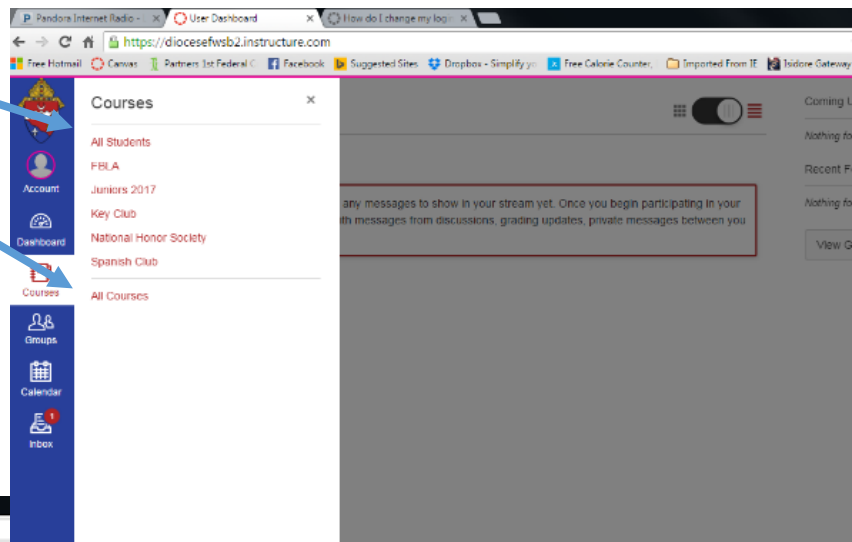

Required by EVERY Student!!! Digital Citizenship Module

Only students who **have completed the Digital Citizenship Module on the "All Student" Canvas page are permitted access to the Internet while on the BD Campus.**

This module *must be completed by August 31.*
Lack of internet access may affect coursework and corresponding grades.

In the module, students will watch several videos, study some definitions and read the Acceptable Technology Usage Policy.

On their own time, but before August 31, students will take a quiz in class over the module's content. Each student must score at least an 80% to retain internet privileges.

Students should access and complete the module as soon as possible!!!

1. Click on "Courses" > "All Students"

Students > Syllabus

Home All Students Jump to Today View Course

Announcements

Modules

ALL STUDENTS:

Keep up to date on what is going on in our school's calendar. We will keep this calendar current on school activities so that is populates your Canvas calendar!

Click on "Modules". Work through each step of the Digital Citizenship module.